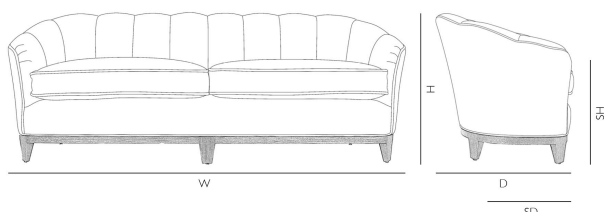

### *Almack Sofa*

From £6,966

The Cocktail Collection

With its soft scalloped edge and fluted design, the Almack Sofa is a modern classic, inspired by the fluted bar stools at The Ivy, London.

### *Dimensions*

---

<b>Height</b>	<b>Seat Height</b>
75cm	48cm
<b>Depth</b>	<b>Seat Depth</b>
70cm	50cm
<b>Width</b>	<b>Fabric Required</b>
156cm	11m
178cm	11.5m
200cm	12m
222cm	12.5m
244cm	13m
266cm	13.5m

Due to the handmade nature of this product, the dimensions may vary within a tolerance of up to +/- 1.5cm.

All our pieces can be made with any combination of fabrics and finishes. If you require a dimensional modification please speak to a member of our sales team.