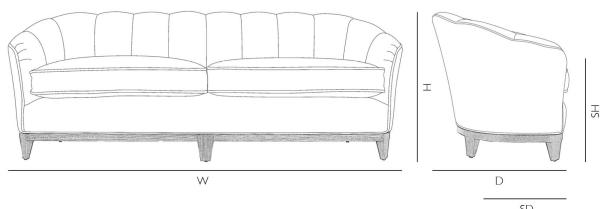

Almack Sofa

From £6,966

The Cocktail Collection

With its soft scalloped edge and fluted design, the Almack Sofa is a modern classic, inspired by the fluted bar stools at The Ivy, London.

Dimensions

Height 75cm
Seat Height 48cm

Depth 70cm
Seat Depth 50cm

Width 156cm
Fabric Required 11m
178cm 11.5m
200cm 12m
222cm 12.5m
244cm 13m
266cm 13.5m

Due to the handmade nature of this product, the dimensions may vary within a tolerance of up to +/- 1.5cm.