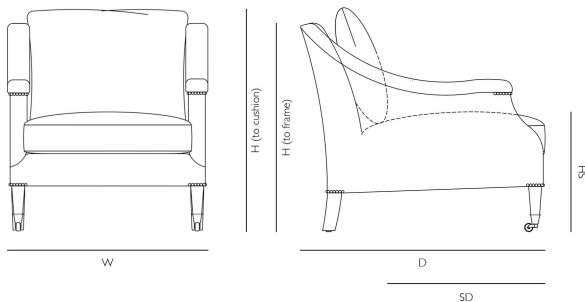

### *Emma Chair*

From £3,858

The Sims Hilditch Collection

Sculptural and refined, the Emma Chair is reminiscent of the rolling hills of the British countryside. The dimensions have been refined to suit all spaces in both city and country homes.

### *Dimensions*

---

<b>Height</b>	<b>Seat Height</b>
85cm	46cm
<b>Depth</b>	<b>Seat Depth</b>
94cm	60.5cm
101.5cm	68cm
<b>Width</b>	<b>Fabric Required</b>
77cm	8m

Below are the dimensions for this piece. Due to the handmade nature of this product, the dimensions may vary within a tolerance of up to +/- 1.5cm and are measured to the frame. The height to the top of the frame is 80cm.