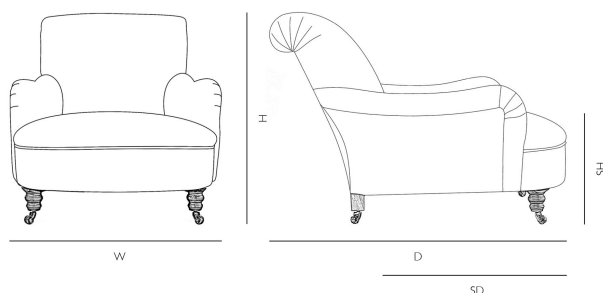

Jules Chair with fixed seat

From £3,954

Slightly lower than the standard armchair, the Jules Chair is relaxing and supremely elegant. With its distinctive sweep from back to front, it looks beautiful in any room setting.

Dimensions

Height 76cm	Seat Height 35.5cm
Depth 112cm	Seat Depth 71cm
Width 80cm	Fabric Required 7m

Due to the handmade nature of this product, the dimensions may vary within a tolerance of up to +/- 1.5cm.