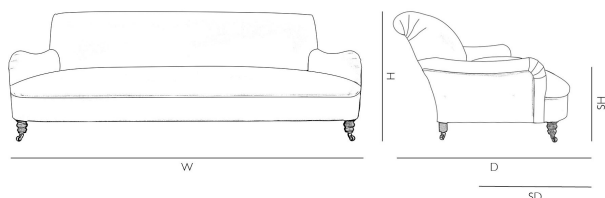

## *Jules Sofa with fixed seat*

From £5,874

The iconic Jules Sofa is famous for its distinctive, elegant shape. Its smooth curves, generous seat and gorgeous slanting back are the perfect fit for almost any room design.

## *Dimensions*

---

<b>Height</b> 76cm	<b>Seat Height</b> 35.5cm
<b>Depth</b> 112cm	<b>Seat Depth</b> 71cm
<b>Width</b> 168cm 183cm 198cm 213cm 229cm 244cm 259cm	<b>Fabric Required</b> 12.5m 13m 13.5m 14m 14.5m 15m 15.5m

Due to the handmade nature of this product, the dimensions may vary within a tolerance of up to +/- 1.5cm.

All our pieces can be made with any combination of fabrics and finishes. If you require a dimensional modification please speak to a member of our sales team.