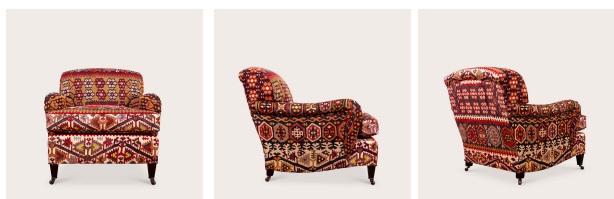

Medium Standard Arm Signature Chair

RRP £5,755

Our Signature Chair, with its rolled 'English' arms and plump feather and down cushions, is the perfect option for any home.

Dimensions

Height 85cm	Seat Height 48.5cm
Depth 101.5cm	Seat Depth 63.5cm
Width 81.5cm	Fabric Required 8m

Below are the dimensions for this piece. Due to the handmade nature of this product, the dimensions may vary within a tolerance of up to +/- 1.5cm.

Details

Stock Number **Fabric**
566044