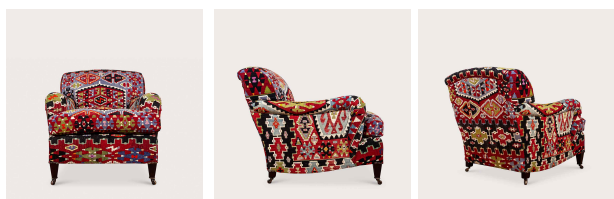

Medium Standard Arm Signature Chair

RRP £5,755

Our Signature Chair, with its rolled 'English' arms and plump feather and down cushions, is the perfect option for any home.

Dimensions

Height	Seat Height
85cm	48.5cm
Depth	Seat Depth
101.5cm	63.5cm
Width	Fabric Required
81.5cm	8m

Below are the dimensions for this piece. Due to the handmade nature of this product, the dimensions may vary within a tolerance of up to +/- 1.5cm.

Details

Stock Number **Fabric**
566094