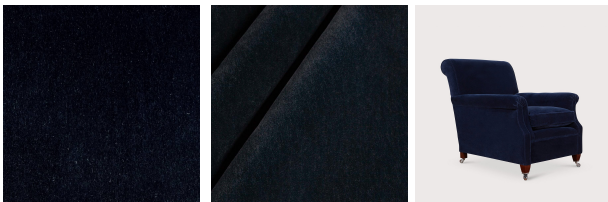

Mohair - Baltic Blue

£320 per metre

This highly durable and luxuriously elegant fabric with 100% mohair pile will complement any style of decor. The luscious colour palette offers great diversity, from subtle creamy 'Beige' to the rich and sumptuous 'Port'.

Specifications

Composition	100% Mohair Cotton backing
Print Width	54"/137cm
Repeat	No repeat
Martindale	80,000 - Commercial Grade
Fire certificates	Cigarette, Match & Crib 5

Due to variations in computer screens, we cannot guarantee that the colours shown here are truly representative of our products. Prior to purchasing we recommend that you order a sample.