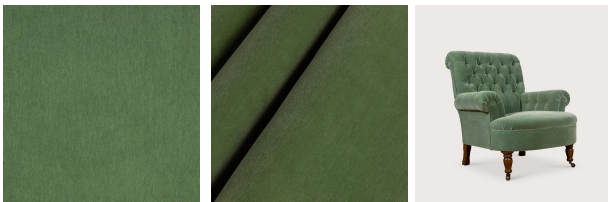

Mohair - Reseda

£320 per metre

This highly durable and luxuriously elegant fabric with 100% mohair pile will complement any style of decor. The luscious colour palette offers great diversity, from subtle creamy 'Beige' to the rich and sumptuous 'Port'.

Specifications

Composition	100% Mohair Cotton backing
Print Width	54"/137cm
Repeat	No repeat
Martindale	80,000 - Commercial Grade
Fire certificates	Cigarette, Match & Crib 5

Due to variations in computer screens, we cannot guarantee that the colours shown here are truly representative of our products. Prior to purchasing we recommend that you order a sample.