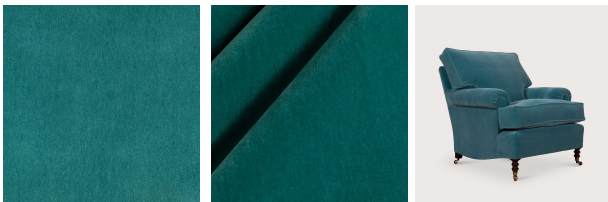

Mohair - Turquoise

£320 per metre

This highly durable and luxuriously elegant fabric with 100% mohair pile will complement any style of decor. The luscious colour palette offers great diversity, from subtle creamy 'Beige' to the rich and sumptuous 'Port'.

Specifications

Composition	100% Mohair Cotton backing
Print Width	54"/137cm
Repeat	No repeat
Martindale	80,000 - Commercial Grade
Fire certificates	Cigarette, Match & Crib 5

Due to variations in computer screens, we cannot guarantee that the colours shown here are truly representative of our products. Prior to purchasing we recommend that you order a sample.