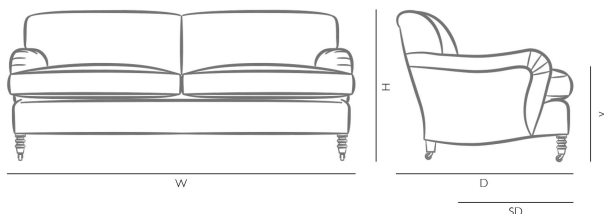

Signature Sofa Standard Arm

From £6,402

Part of our Signature Collection, this Signature Sofa has plump feather and down cushions and elegant English Roll Arms.

Dimensions

| | |
|---------------|------------------------|
| Height | Seat Height |
| 85cm | 48.5cm |
| Depth | Seat Depth |
| 96.5cm | 56cm |
| 101.5cm | 63.5cm |
| 109cm | 68.5cm |
| Width | Fabric Required |
| 153cm | 15m |
| 168cm | 15.5m |
| 183cm | 16m |
| 198cm | 16.5m |
| 213cm | 17m |
| 229cm | 17.5m |
| 244cm | 18m |
| 259cm | 18.5m |

Due to the handmade nature of this product, the dimensions may vary within a tolerance of up to +/- 1.5cm.

All our pieces can be made with any combination of fabrics and finishes. If you require a dimensional modification please speak to a member of our sales team.