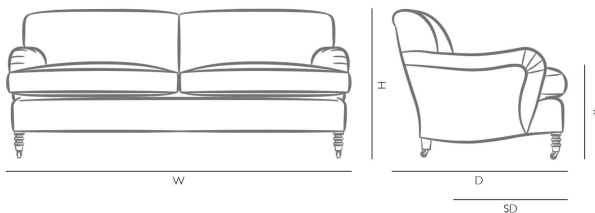

Signature Sofa Standard Arm

Part of our Signature Collection, this Signature Sofa has plump feather and down cushions and elegant English Roll Arms.

Dimensions

Height	Seat Height
85cm	48.5cm
Depth	Seat Depth
96.5cm	56cm
101.5cm	63.5cm
109cm	68.5cm
Width	Fabric Required
153cm	15m
168cm	15.5m
183cm	16m
198cm	16.5m
213cm	17m
229cm	17.5m
244cm	18m
259cm	18.5m

Due to the handmade nature of this product, the dimensions may vary within a tolerance of up to +/- 1.5cm.

All our pieces can be made with any combination of fabrics and finishes. If you require a dimensional modification please speak to a member of our sales team.