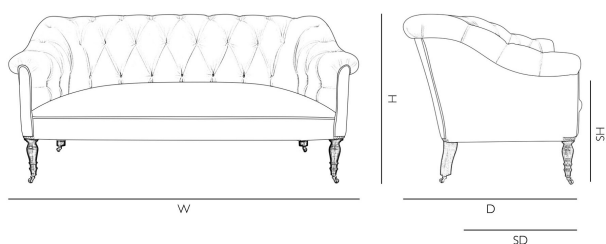

Somerville Sofa (buttoned)

Softly rolled arms and a welcoming buttoned back sit confidently on shapely, turned legs and decorative castors. Perfect for afternoon tea or a quick catch up.

Dimensions

Height	Seat Height
84cm	41cm
Depth	Seat Depth
86.5cm	53.5cm
Width	Fabric Required
153cm	13.5m
168cm	14m
183cm	14.5m
198cm	15m
213cm	15.5m
229cm	16m

Due to the handmade nature of this product, the dimensions may vary within a tolerance of up to +/- 1.5cm.

All our pieces can be made with any combination of fabrics and finishes. If you require a dimensional modification please speak to a member of our sales team.