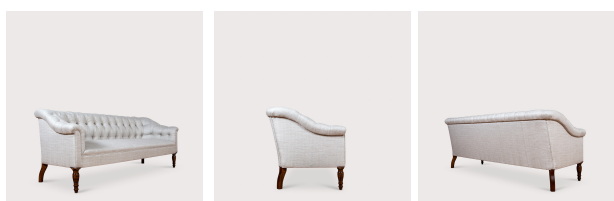

Somerville Sofa (buttoned)

Softly rolled arms and a welcoming buttoned back sit confidently on shapely, turned legs and decorative castors. Perfect for afternoon tea or a quick catch up.

Dimensions

Height	Seat Height
84cm	41cm
Depth	Seat Depth
86.5cm	53.5cm
Width	Fabric Required
153cm	13.5m
168cm	14m
183cm	14.5m
198cm	15m
213cm	15.5m
229cm	16m

Due to the handmade nature of this product, the dimensions may vary within a tolerance of up to +/- 1.5cm.

All our pieces can be made with any combination of fabrics and finishes. If you require a dimensional modification please speak to a member of our sales team.